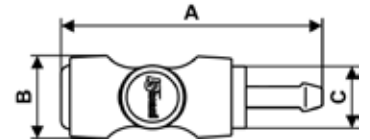

PREVOS1 SAFETY QUICK COUPLINGS - 1/4» AUTOMOTIVE PROFILE

Hose stem coupler

Profile : TRUFLATE

Min/max operating pressure 29 / 174 psi	Flow rate at 87 psi 29 CFM	ID passage 1/4"	Temperature min/max 5 / 158 °F
---	--------------------------------------	---------------------------	--

Part number	For hose ID	Net weight (Kg)	Dim. A (inch)	Dim. B (inch)	Dim. C (inch)
USI 061810	3/8"	0,08	3.39	1.18	0.76